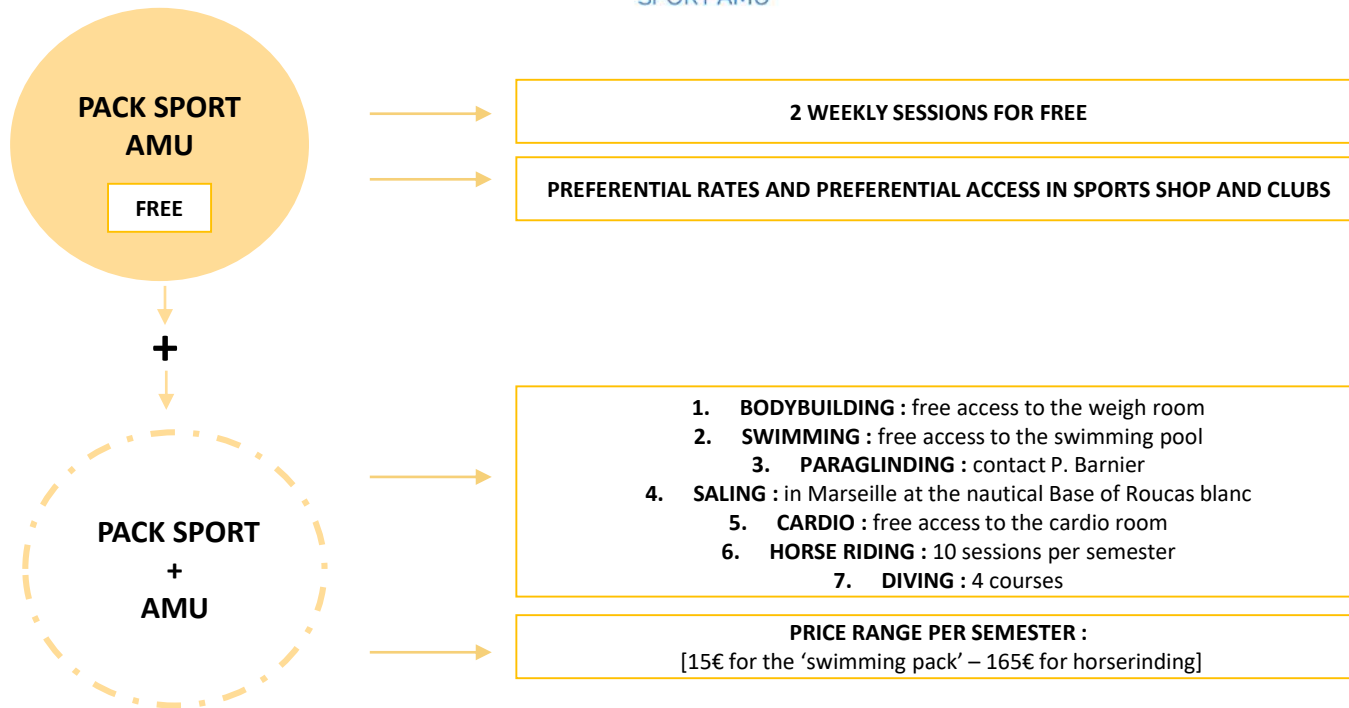

Sport & AMU

SUAPS - University Service of Physical Sports Activities

The SUAPS

“

University Service of Physical and Sports Activities

”

- **18,000** students enrolled
- **More than 85** sports activities (*zumba, volleyball, football, fencing, tennis, swimming...*)
- **560** weekly sessions
- **5 sites + 7** delocalised sites

« **High level Athlete** » status
Special study scheme
= Registration started on January 15th!

SUAPS' sport packs

Where to register

On my smartphone

By downloading
Inst'AMU

Available on the
App Store

GET IT ON
Google Play