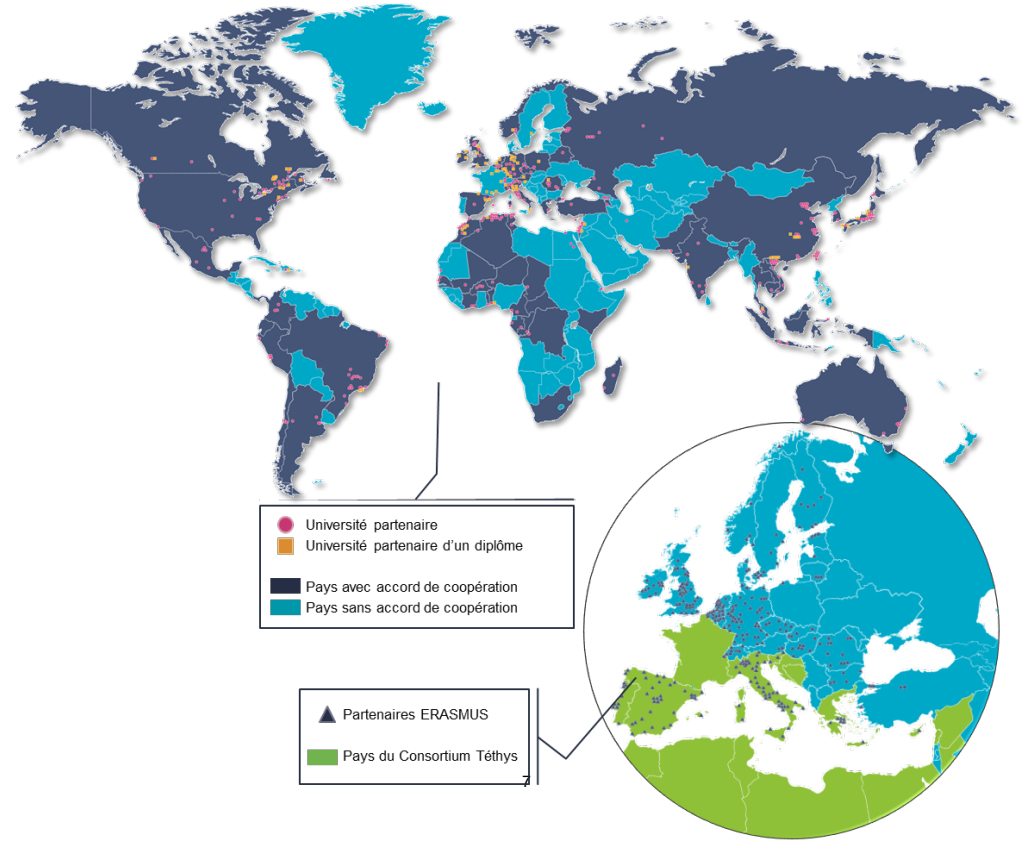

Science
and
Technology

Our research is interdisciplinary

- Over **3,000 doctoral students**
- **39%** of international doctoral students
- **100 citizenships**
- **Shanghai ranking : 129th in 2022**

AMU's international spectrum

590 International partner institutions

60 Joint Degrees

22 International Laboratories

1 permanent office in Bruxelles (European Commission)

1 European Civic University (CIVIS)

Involved in many international networks and consortiums