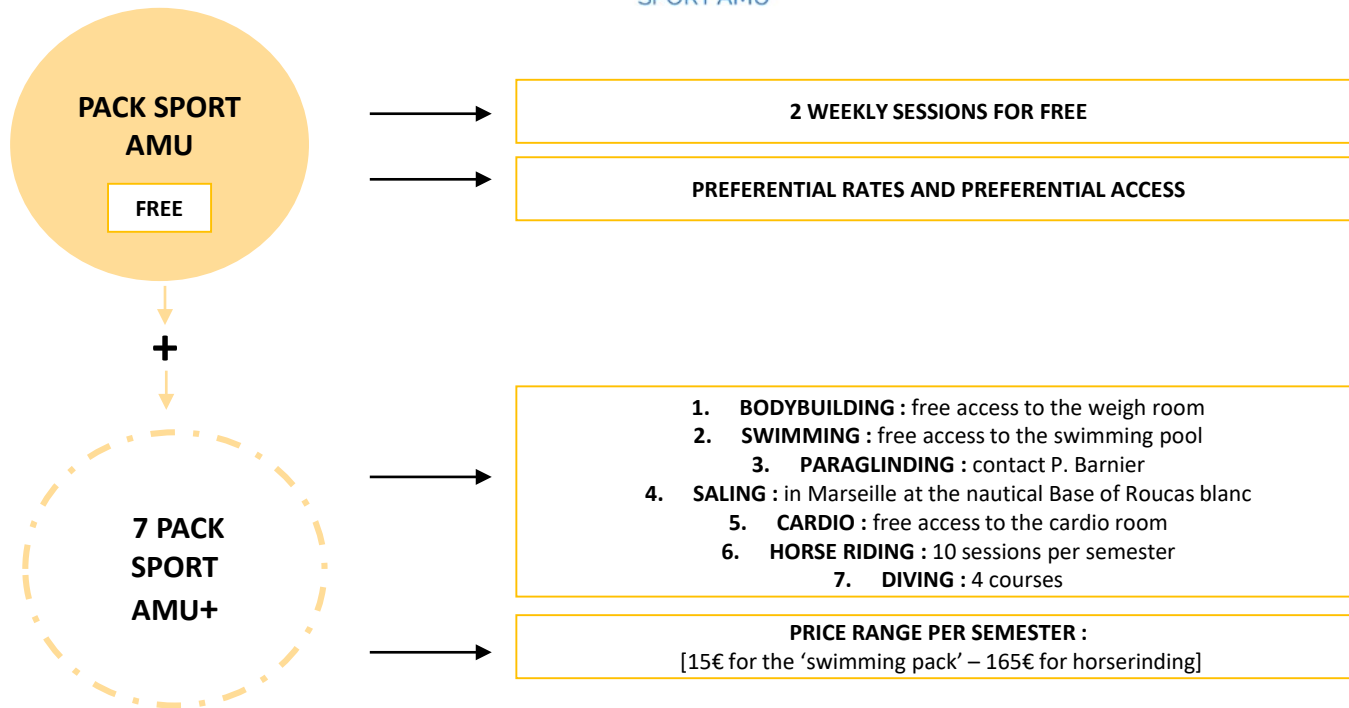

The SUAPS

“

University Service of Physical and Sports Activities

”

- **18,000** students enrolled
- **More than 85** sports activities (*zumba, volleyball, football, fencing, tennis, swimming...*)
- **560** weekly sessions
- **5 sites + 7** relocated

SUAPS' sport packs

Where to register

On my smartphone

By downloading
Inst'AMU

Online

On the SUAPS'
website

Registration starts
on **September
15th!**

Don't forget to go to the doctor before to get your medical certificate.