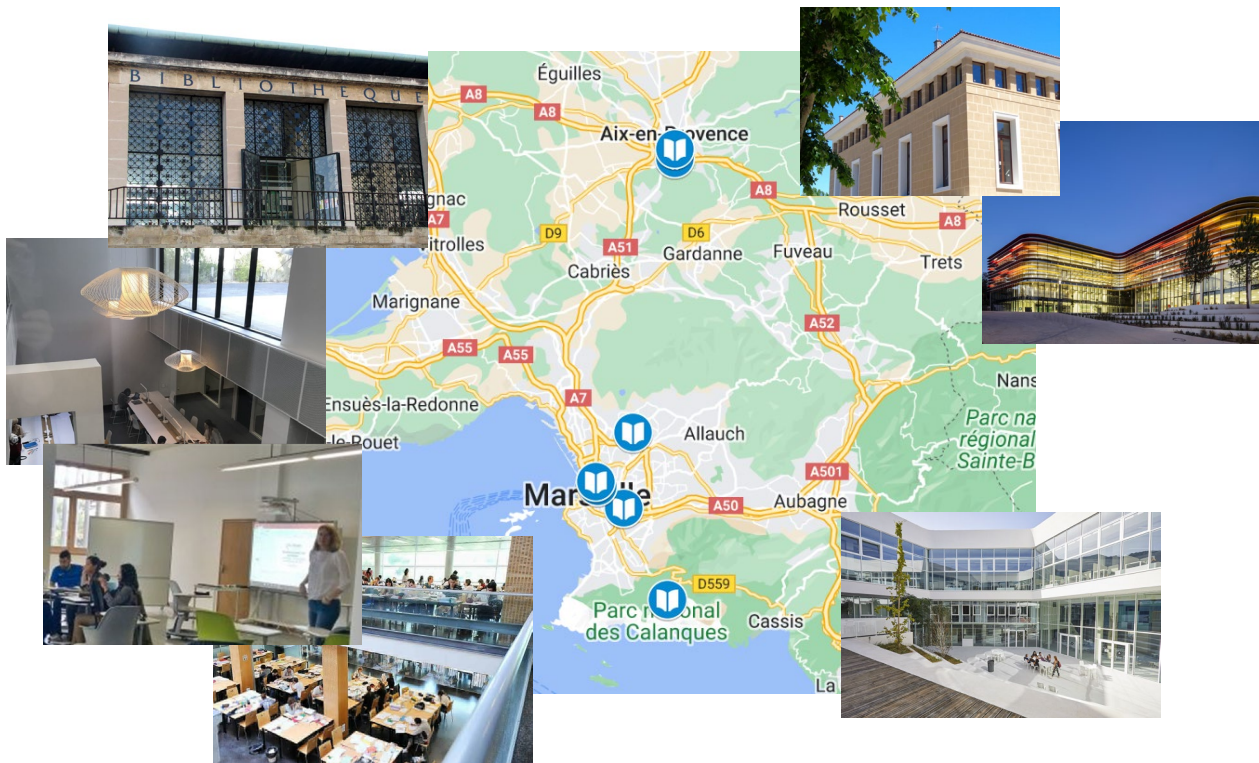

AMU's libraries

Before the exams, many libraries extend their opening hours in order to help you succeed.

Map and opening hours